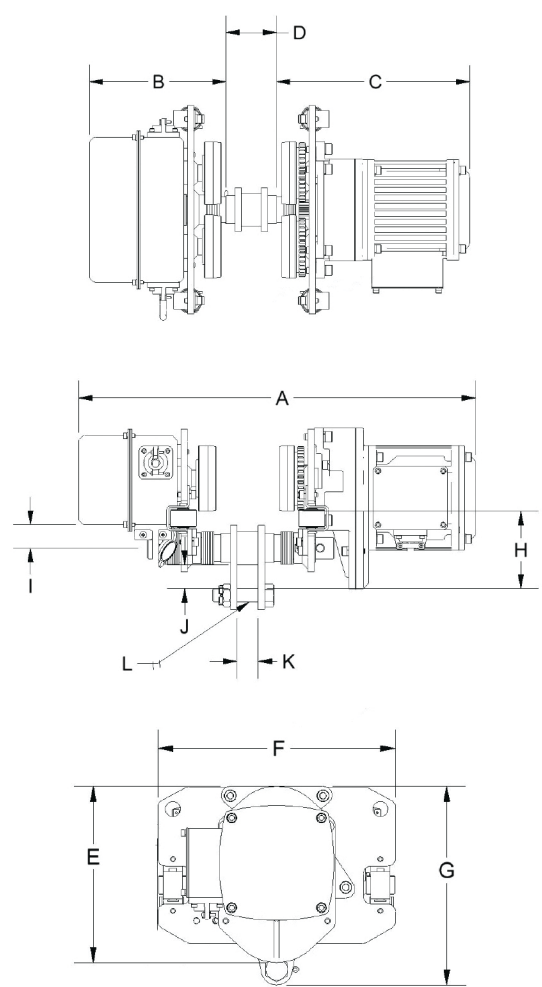

LUG STYLE

CLEVIS STYLE

Starke SMT Trolley (Lug Series) Dimensions

SKU	A	B	C	D	E	F	G	H	I	J	K
SMT10VSL	18 15/16" – 24 11/16"	7 3/16" – 11 7/8"	10 9/16" – 13 7/16"	1 1/4"	9 1/8"	12 5/16"	10 9/16"	5 1/8"	1 5/16"	2 5/16"	1/2"
SMT20VSL	20 5/16" – 25 1/2"	7 1/8" – 8 11/16"	12 1/16" – 13 5/8"	1 1/16"	9 5/8"	12 13/16"	11 1/2"	5 3/8"	1 3/4"	2 1/4"	13/16"
SMT30VSL	20 5/8" – 25 5/8"	7 3/8" – 8 3/4"	12 1/8" – 13 1/2"	1 1/16"	9 13/16"	13 7/16"	12 13/16"	6 1/2"	2 3/16"	2 13/16"	13/16"
SMT50VSL	21 9/16" – 30 9/16"	8 1/16" – 12 1/2"	11 3/4" – 16 1/4"	1 13/16"	9"	15 13/16"	14 5/16"	7 5/16"	3 5/16"	3 1/16"	13/16"

Starke SMT Trolley (Clevis Series) Dimensions

SKU	A	B	C	D	E	F	G	H	I	J	K	L
SMT10VSC	20 1/4" – 24 11/16"	5 15/16" – 8 1/8"	8 13/16" – 11 1/16"	3"	9 1/8"	12 5/16"	10 5/16"	4 1/2"	1 3/8"	1 3/8"	1 3/16"	3/4" BOLT
SMT20VSC	21 5/8" – 25 1/2"	7 5/8" – 9"	10 5/8" – 13 1/4"	3"	9 5/8"	12 13/16"	11 7/16"	5 1/16"	1 3/4"	1 9/16"	1 3/8"	7/8" BOLT
SMT30VSC	22 7/16" – 25 5/8"	7 5/8" – 10 15/16"	11 1/8" – 13 5/16"	3 1/2"	9 13/16"	13 7/16"	12 5/8"	5 7/8"	2 3/16"	1 1/16"	1 1/16"	1" BOLT
SMT50VSC	24" – 29 9/16"	8 1/16" – 10 13/16"	11 3/4" – 14 1/2"	4 1/4"	9"	15 13/16"	15 3/4"	7"	3 5/16"	2 7/8"	2"	1 1/4" BOLT