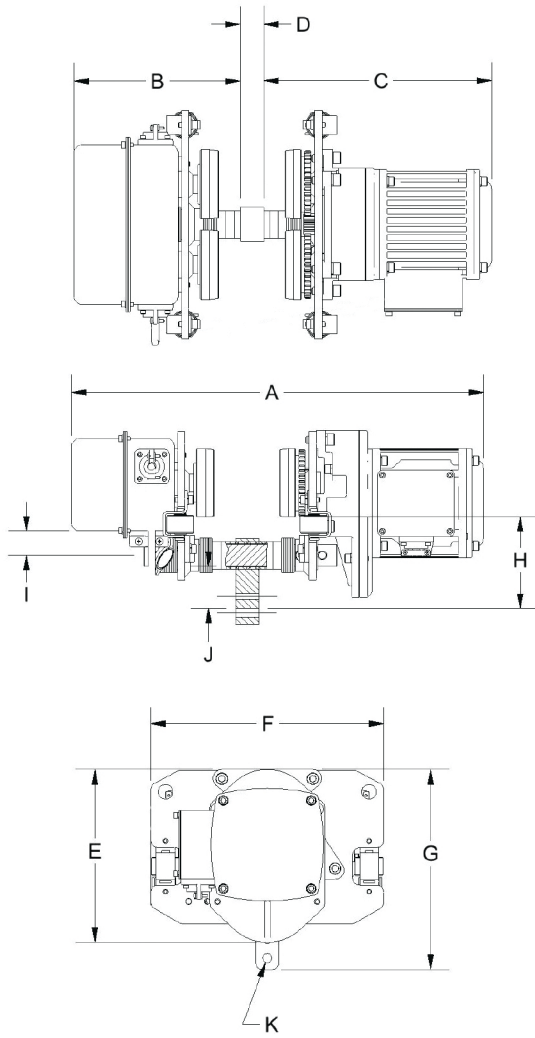

LUG STYLE

CLEVIS STYLE

Starke SMT Trolley (Lug Series) Dimensions

SKU	A	B	C	D	E	F	G	H	I	J	K
SMT10VSL	18 15/16" – 24 11/16"	7 3/16" – 11 7/8"	10 9/16" – 13 7/16"	1 1/4"	9 1/8"	12 5/16"	10 9/16"	5 1/8"	1 5/16"	2 5/16"	1/2"
SMT20VSL	20 5/16" – 25 1/2"	7 1/8" – 8 11/16"	12 1/16" – 13 5/8"	1 1/16"	9 5/8"	12 13/16"	11 1/2"	5 3/8"	1 3/4"	2 1/4"	13/16"
SMT30VSL	20 5/8" – 25 5/8"	7 3/8" – 8 3/4"	12 1/8" – 13 1/2"	1 1/16"	9 13/16"	13 7/16"	12 13/16"	6 1/2"	2 3/16"	2 13/16"	13/16"
SMT50VSL	21 9/16" – 30 9/16"	8 1/16" – 12 1/2"	11 3/4" – 16 1/4"	1 13/16"	9"	15 13/16"	14 5/16"	7 5/16"	3 5/16"	3 1/16"	13/16"

Starke SMT Trolley (Clevis Series) Dimensions

SKU	A	B	C	D	E	F	G	H	I	J	K	L
SMT10VSC	20 1/4" – 24 11/16"	5 15/16" – 8 1/8"	8 13/16" – 11 1/16"	3"	9 1/8"	12 5/16"	10 5/16"	4 1/2"	1 3/8"	1 3/8"	1 3/16"	3/4" BOLT
SMT20VSC	21 5/8" – 25 1/2"	7 5/8" – 9"	10 5/8" – 13 1/4"	3"	9 5/8"	12 13/16"	11 7/16"	5 1/16"	1 3/4"	1 9/16"	1 3/8"	7/8" BOLT
SMT30VSC	22 7/16" – 25 5/8"	7 5/8" – 10 15/16"	11 1/8" – 13 5/16"	3 1/2"	9 13/16"	13 7/16"	12 5/8"	5 7/8"	2 3/16"	1 1/16"	1 1/16"	1" BOLT
SMT50VSC	24" – 29 9/16"	8 1/16" – 10 13/16"	11 3/4" – 14 1/2"	4 1/4"	9"	15 13/16"	15 3/4"	7"	3 5/16"	2 7/8"	2"	1 1/4" BOLT